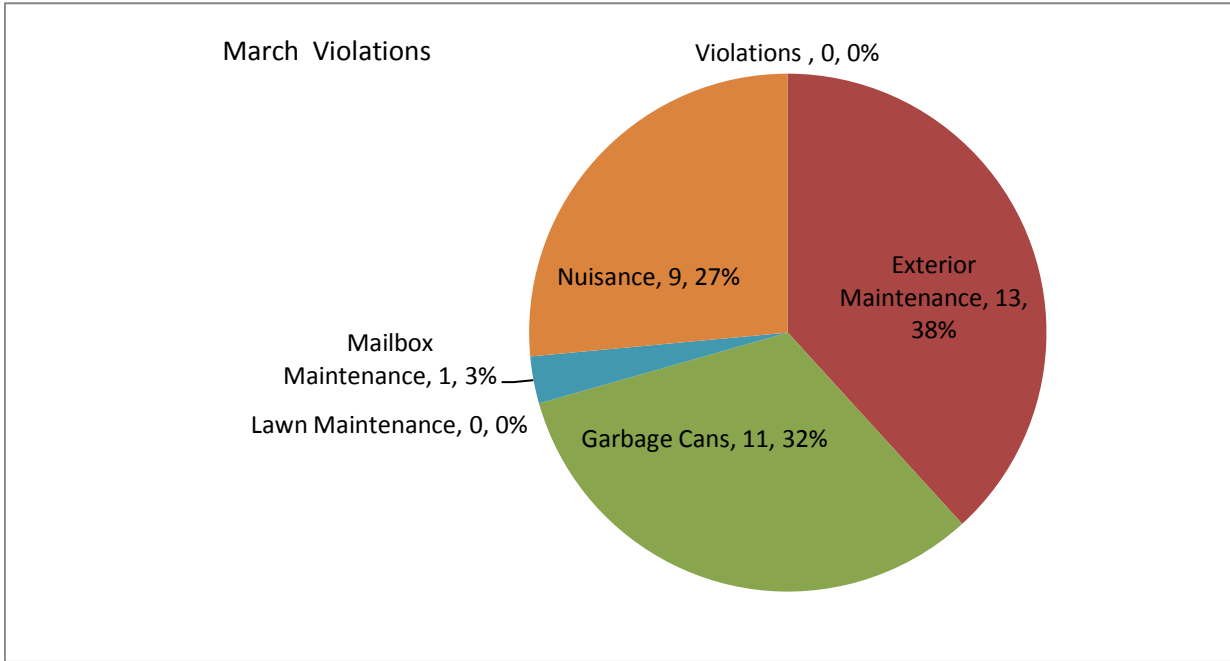

March Pie Chart Violations

Violations	March
Exterior Maintenance	13
Garbage Cans	11
Lawn Maintenance	0
Mailbox Maintenance	1
Nuisance	9
Trailers	1

March Pie Chart Violations