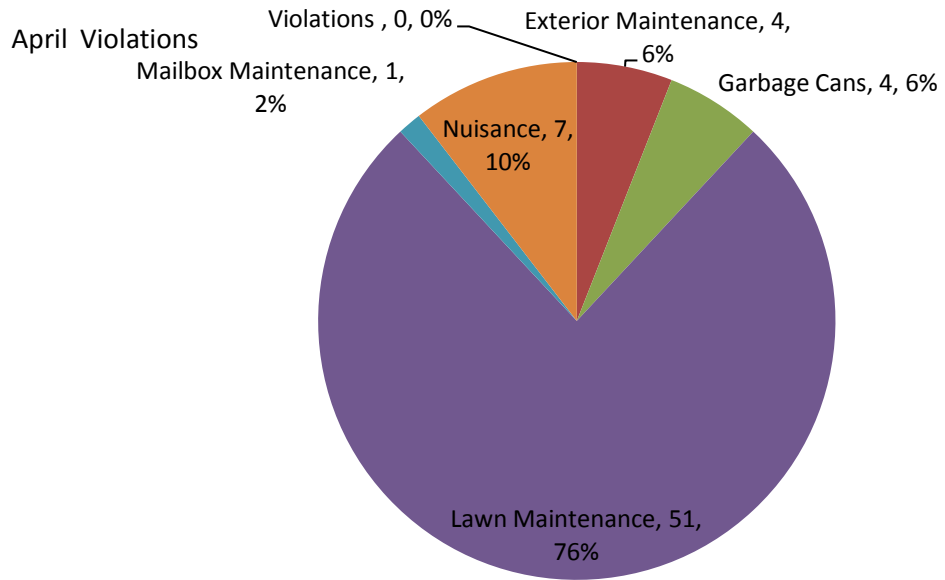

## April Pie Chart Violations

Violations	April
Exterior Maintenance	4
Garbage Cans	4
Lawn Maintenance	51
Mailbox Maintenance	1
Nuisance	7
Trailers	4
ARC	3
Parking	1
Signs	1

April Pie Chart Violations